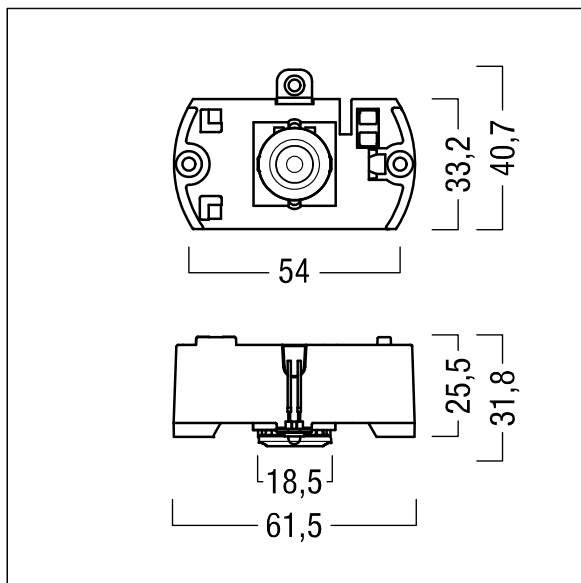

Voyager Star

96633238 VOYAGER STAR P KIT SPOT ECP

THORN

Voyager Star

High performance, LED emergency lighting kit for incorporation into a suitable housing (not supplied), with optic.. Lens: polycarbonate. Optimum thermal management via heat sink. Complete with LEDs..

Luminaire input power: 3.6 W

Weight: 0.2 kg

TLG_VSTR_F_KIT_ECC_SPOT.jpg

ZS_ONL_M_RESC_spot_optik.wmf

All values marked with an * are rated values. Thorn uses tried and tested components from leading suppliers, however there may be isolated instances of technology-related failures of individual LEDs during the rated product lifetime. International standards set the tolerance in initial flux and connected load at $\pm 10\%$. Unless stated otherwise, the values apply to an ambient temperature of 25°C.