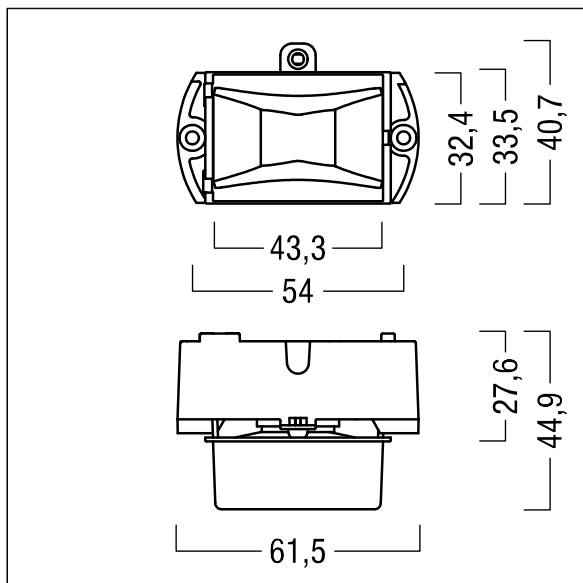

Luminaire input power: 3.6 W

Weight: 0.2 kg

TLG_VSTR_F_KIT_ECC_ESC.jpg

ZS_ONL_M_RESC_escape_optik.wmf

All values marked with an * are rated values. Thorn uses tried and tested components from leading suppliers, however there may be isolated instances of technology-related failures of individual LEDs during the rated product lifetime. International standards set the tolerance in initial flux and connected load at $\pm 10\%$. Unless stated otherwise, the values apply to an ambient temperature of 25°C.