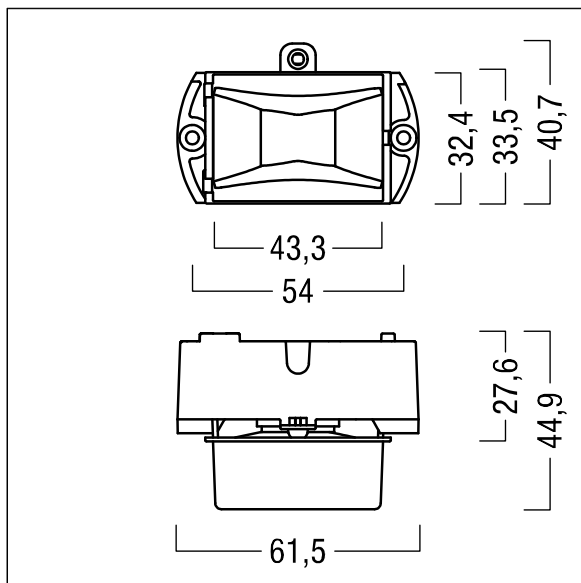

Voyager Star

96633236 VOYAGER STAR P KIT ESC ECP

THORN

Voyager Star

High performance, LED emergency lighting kit for incorporation into a suitable housing (not supplied), with optic.. Lens: polycarbonate. Optimum thermal management via heat sink. Complete with LEDs..

Luminaire input power: 3.6 W

Weight: 0.2 kg

TLG_VSTR_F_KIT_ECC_ESC.jpg

ZS_ONL_M_RESC_escape_optik.wmf

All values marked with an * are rated values. Thorn uses tried and tested components from leading suppliers, however there may be isolated instances of technology-related failures of individual LEDs during the rated product lifetime. International standards set the tolerance in initial flux and connected load at $\pm 10\%$. Unless stated otherwise, the values apply to an ambient temperature of 25°C.