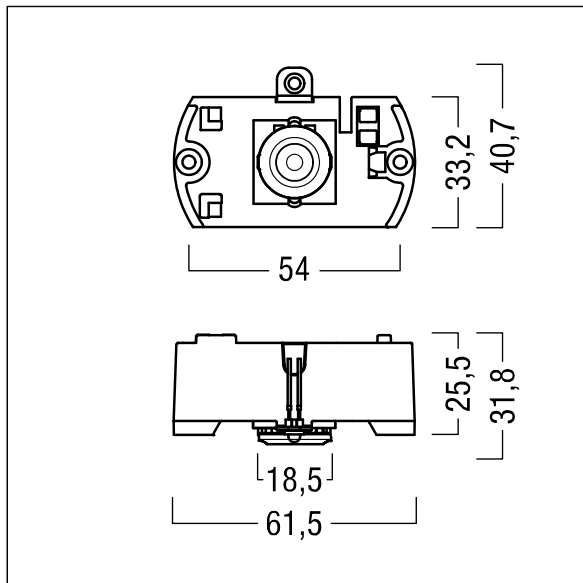

Luminaire input power: 3.7 W

Weight: 0.2 kg

TLG\_VSTR\_F\_KIT\_ECC\_SPOT.jpg

ZS\_ONL\_M\_RESC\_spot\_optik.wmf

All values marked with an \* are rated values. Thorn uses tried and tested components from leading suppliers, however there may be isolated instances of technology-related failures of individual LEDs during the rated product lifetime. International standards set the tolerance in initial flux and connected load at  $\pm 10\%$ . Unless stated otherwise, the values apply to an ambient temperature of 25°C.