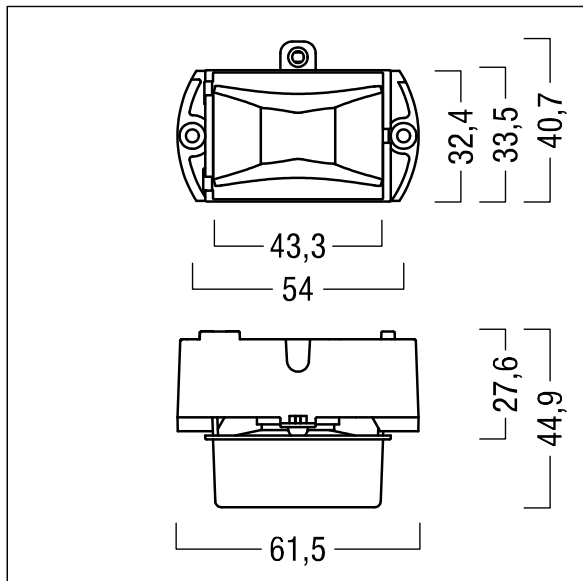

Luminaire input power: 3.7 W

Weight: 0.2 kg

TLG_VSTR_F_KIT_ECC_ESC.jpg

ZS_ONL_M_RESC_escape_optik.wmf

All values marked with an * are rated values. Thorn uses tried and tested components from leading suppliers, however there may be isolated instances of technology-related failures of individual LEDs during the rated product lifetime. International standards set the tolerance in initial flux and connected load at $\pm 10\%$. Unless stated otherwise, the values apply to an ambient temperature of 25°C.