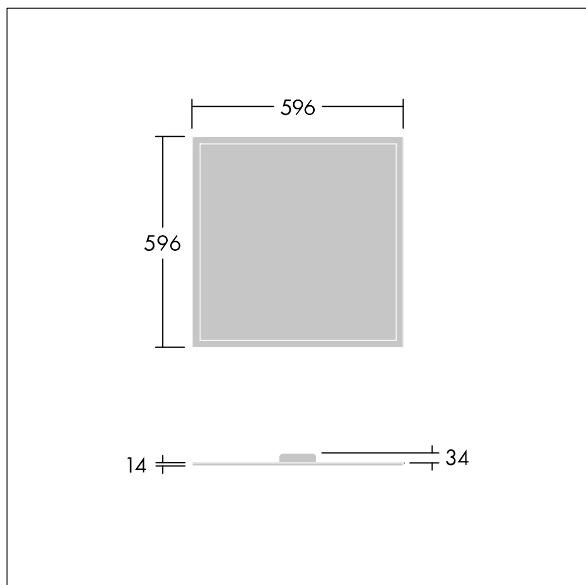

### Beta 2

A square ceiling recessed LED luminaire with a 14mm profile. DALI dimmable LED driver. Class II electrical (this product is not earthed), IP65, IK06. Body: steel sheet, white (close to RAL9016). Diffuser: opal. Complete with 4000K LED.

Dimensions: 596 x 596 x 14 mm  
Luminaire input power: 33 W  
Luminaire luminous flux: 3800 lm  
Luminaire efficacy: 115 lm/W  
Weight: 4.2 kg

TLG\_BET2\_F\_MREQ.jpg

TLG\_BET2\_M\_Q596.wmf

This product contains a light source of energy efficiency class D.