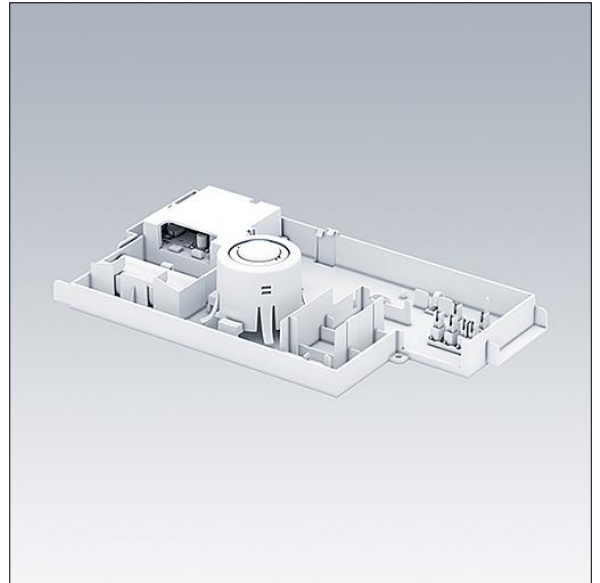

Omega Pro 2

96633188 OP2 CKIT+ E3D

THORN

Omega Pro 2

Plug and play accessory kit to convert blank CKIT+ luminaire to self / addressable test, 3 hour emergency lighting unit with interchangeable anti-panic, escape route and spot optics.