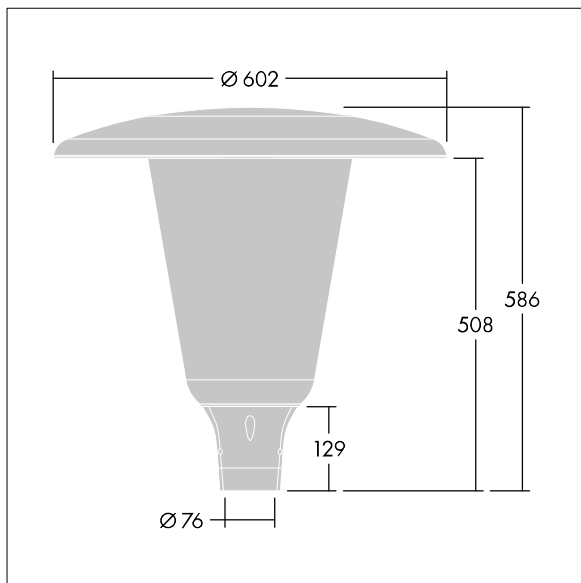

96632915 ARW 18L70-740 RS CL-D CL1 W5 T76 ANT

Aerie

A discreet, post top LED lantern with a timeless design. LED driver for 18 LEDs, driven at 700mA with radially symmetric distribution. Class I electrical, IP66, IK10. Canopy and base: corrosion resistant die-cast powder coated aluminium suitable for C5 environments, finished textured anthracite (close to RAL7043). Enclosure: wide UV stabilised polycarbonate with clear finish. Fitted with internal diffuser to reduce glare. Complete with 4000K LED. Post top mounting to Ø76mm column. Pre-wired with 5m cable.

Dimensions: Ø602 x 586 mm
 Luminaire input power: 39 W
 Luminaire luminous flux: 5170 lm
 Luminaire efficacy: 133 lm/W
 Weight: 11.23 kg
 Scx: 0.172 m²

TLG_AERI_F_W_PR_CL.jpg

TLG_AERI_M_T76_W.wmf

This product contains a light source of energy efficiency class D.