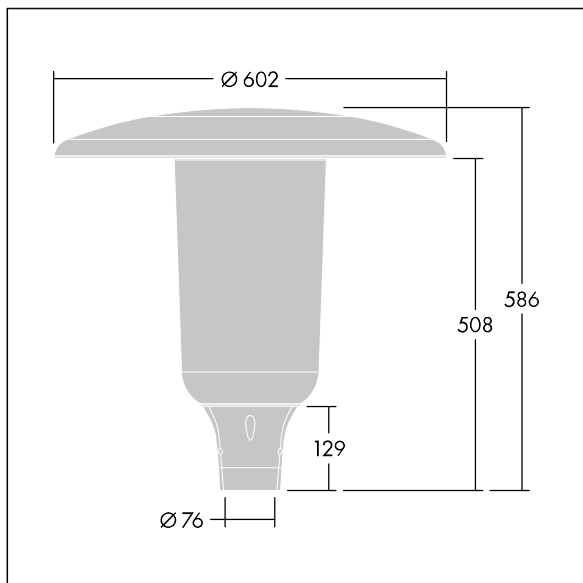

96632923 ARS 24L70-740 WSC CL CL1 W5 T76 ANT

Aerie

A discreet, post top LED lantern with a timeless design. LED driver for 24 LEDs, driven at 700mA with Wide Street Comfort (asymmetrical) distribution. Class I electrical, IP66, IK10. Canopy and base: corrosion resistant die-cast powder coated aluminium suitable for C5 environments, finished textured anthracite (close to RAL7043). Enclosure: slim UV stabilised polycarbonate with clear finish. Complete with 4000K LED. Post top mounting to Ø76mm column. Pre-wired with 5m cable.

Dimensions: Ø602 x 586 mm
 Luminaire input power: 51 W
 Luminaire luminous flux: 7505 lm
 Luminaire efficacy: 147 lm/W
 Weight: 11.21 kg
 Scx: 0.172 m²

TLG_AERI_F_S_CL.jpg

TLG_AERI_M_T76_S.wmf

This product contains a light source of energy efficiency class D.