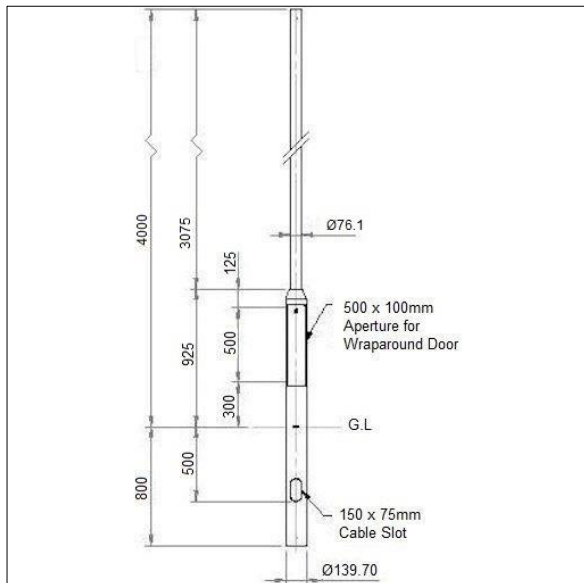

TLG_COLU_M_4MR.wmf

All values marked with an * are rated values. Unless stated otherwise, the values apply to an ambient temperature of 25°C.

Thorn Lighting is constantly developing and improving its products. The right is reserved to change specifications without prior notification or public announcement.
© Thorn Lighting