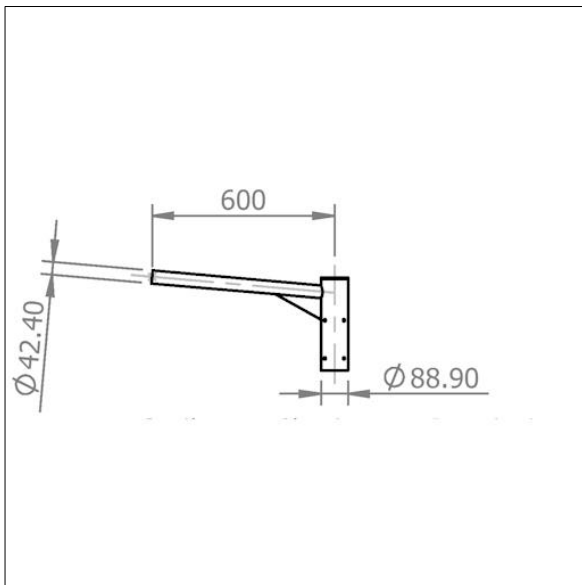

TLG_COLU_M_BRL15.wmf

All values marked with an * are rated values. Unless stated otherwise, the values apply to an ambient temperature of 25°C.

Thorn Lighting is constantly developing and improving its products. The right is reserved to change specifications without prior notification or public announcement.
© Thorn Lighting