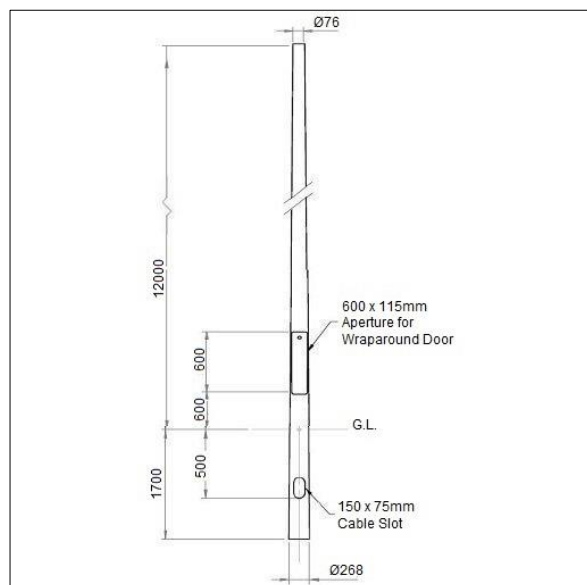

TLG_COLU_M_TAP12MR.wmf