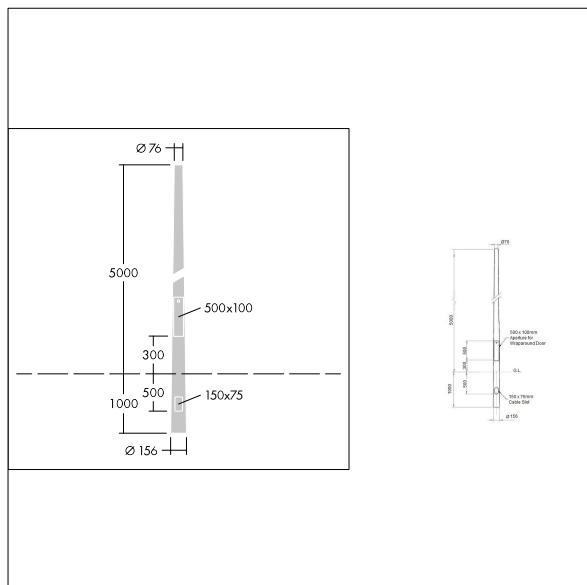

Steel Tapered Columns and Accessories

THORN

96632705 COL 5M STEEL TAPER ROOT 76MM TOP

Steel Tapered Columns and Accessories

5 metre steel tapered/conical root mounted column with Ø76mm top spigot, galvanised to BSEN 1461:2022.

Weight: 49 kg (approx)

The following adaptors and brackets are suitable for use with this column:

- 96633562 : Adaptor to reduce to Ø60mm spigot
- 96632716 : Single arm bracket Ø42mm side entry
- 96632717 : Twin arm bracket Ø42mm side entry
- 96632720 : Single floodlighting bracket
- 96632721 : Double/quad floodlighting bracket

Please note : Delivery charges will apply to this item.

TLG_COLU_F_PDB_TAP.jpg

TLG_TAP_M_COL_5M_ROOT.wmf

All values marked with an * are rated values. Unless stated otherwise, the values apply to an ambient temperature of 25°C.