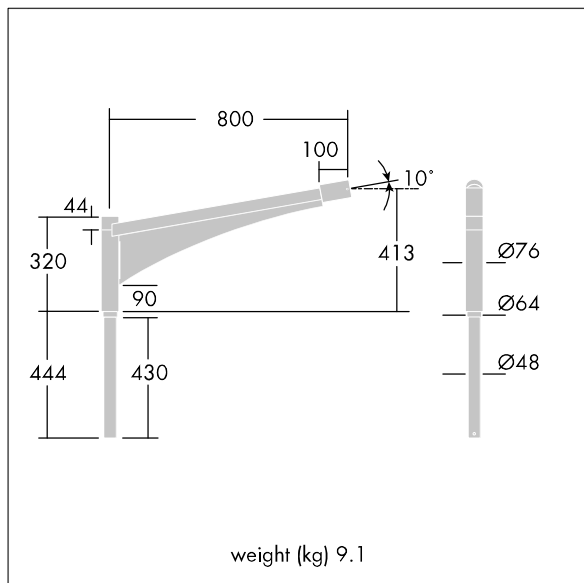

## R2L2

Single arm bracket, with 10° tilt and welded decorative insert, for mounting R2L2 luminaire(s) on Ø76mm column.  
Material: galvanised steel, painted texturised light grey.  
Supplied in one piece with cable puller. Secured in position by 2 rows of 3 screws at 120°.

Dimensions: 800 x 60 x 850 mm

Weight: 1.6 kg

Scx:0.093 m<sup>2</sup>

TLG\_R2L2\_F\_SINGLECOLM.jpg

TLG\_R2L2\_M\_BRKSNG\_76.wmf

All values marked with an \* are rated values. Unless stated otherwise, the values apply to an ambient temperature of 25°C.