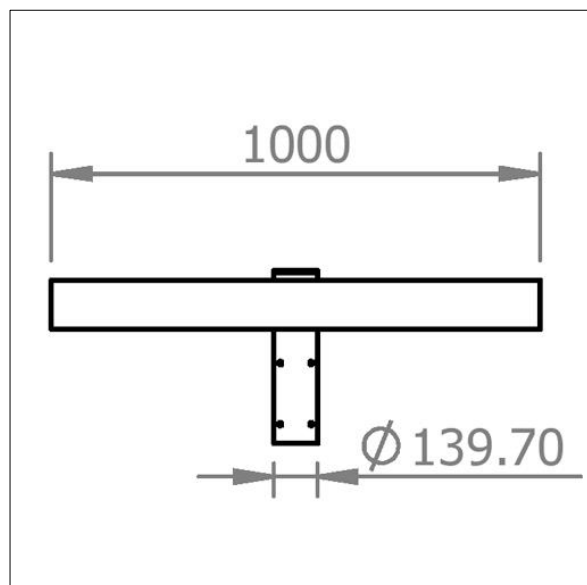

# Steel Stepped Columns and Accessories

THORN

96632585 FLOOD BRAX2/4 1M FOR STEP COL 12M

## Steel Stepped Columns and Accessories

Twin 1000mm floodlighting bracket for stirrup mounting 2 or 4 floodlights

Weight: 12 kg (approx)

This bracket is suitable for use with the following columns:

96632563 : 12m stepped column, root mounted, Ø127mm top spigot

96632564 : 12m stepped column, flange mounted, Ø127mm top spigot

Please note : Delivery charges will apply to this item.

TLG\_COLU\_F\_BRF25.jpg

TLG\_COLU\_M\_BRF212.wmf