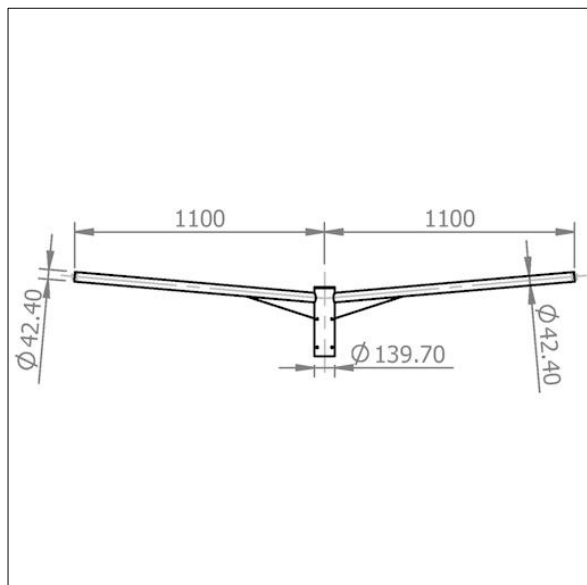

Steel Stepped Columns and Accessories

THORN

96632583 BRAX2 1M FOR STEP COL 12M SE 42MM

Steel Stepped Columns and Accessories

Twin 1000mm outreach arm bracket for side entry mounting $\text{Ø}42\text{mm}$.

Weight: 13.31 kg (approx)

This bracket is suitable for use with the following columns:

96632563 : 12m stepped column, root mounted, $\text{Ø}127\text{mm}$ top spigot

96632564 : 12m stepped column, flange mounted, $\text{Ø}127\text{mm}$ top spigot

Please note : Delivery charges will apply to this item.

TLG_COLU_F_BRL28.jpg

TLG_COLU_M_BRL212.wmf

All values marked with an * are rated values. Unless stated otherwise, the values apply to an ambient temperature of 25°C.