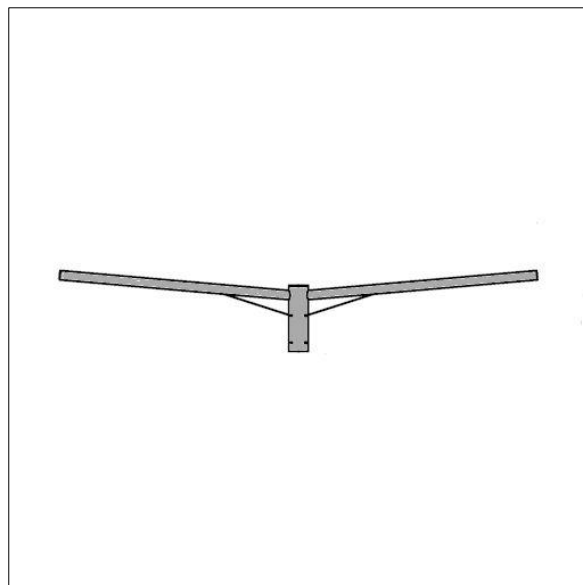

Steel Stepped Columns and Accessories

THORN

96632583 BRAX2 1M FOR STEP COL 12M SE 42MM

Steel Stepped Columns and Accessories

Twin 1000mm outreach arm bracket for side entry mounting $\text{Ø}42\text{mm}$.

Weight: 13.31 kg (approx)

This bracket is suitable for use with the following columns:

96632563 : 12m stepped column, root mounted, $\text{Ø}127\text{mm}$ top spigot

96632564 : 12m stepped column, flange mounted, $\text{Ø}127\text{mm}$ top spigot

Please note : Delivery charges will apply to this item.

TLG_COLU_F_BRL28.jpg