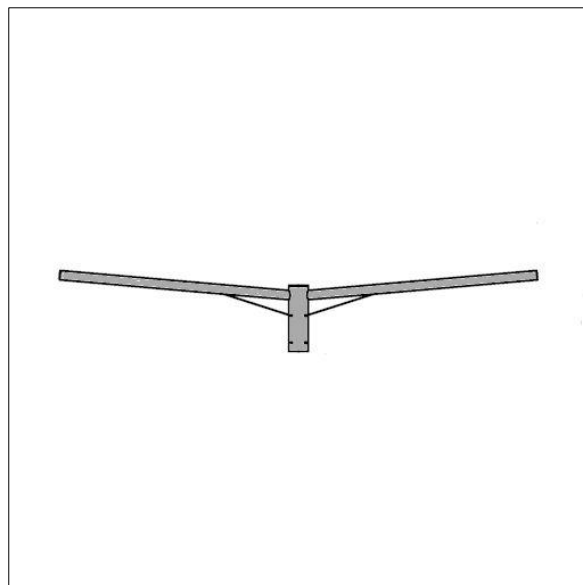

Steel Stepped Columns and Accessories

THORN

96632577 BRAX2 1M FOR STEP COL 10M SE 42MM

Steel Stepped Columns and Accessories

Twin 1000mm outreach arm bracket for side entry mounting $\text{\O}42\text{mm}$.

Weight: 12.15 kg (approx)

This bracket is suitable for use with the following columns:

96632561 : 10m stepped column, root mounted, $\text{\O}102\text{mm}$ top spigot

96632562 : 10m stepped column, flange mounted, $\text{\O}102\text{mm}$ top spigot

Please note : Delivery charges will apply to this item.

TLG_COLU_F_BRL28.jpg