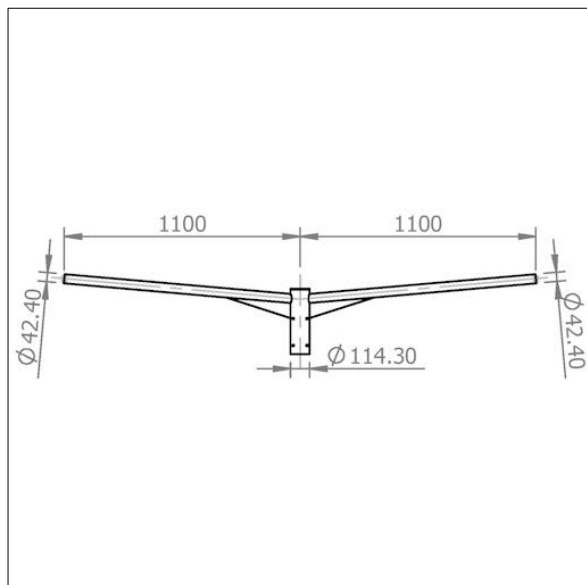

Steel Stepped Columns and Accessories

THORN

96632577 BRAX2 1M FOR STEP COL 10M SE 42MM

Steel Stepped Columns and Accessories

Twin 1000mm outreach arm bracket for side entry mounting $\text{\O}42\text{mm}$.

Weight: 12.15 kg (approx)

This bracket is suitable for use with the following columns:

96632561 : 10m stepped column, root mounted, $\text{\O}102\text{mm}$ top spigot

96632562 : 10m stepped column, flange mounted, $\text{\O}102\text{mm}$ top spigot

Please note : Delivery charges will apply to this item.

TLG_COLU_F_BRL28.jpg

TLG_COLU_M_BRL210.wmf

All values marked with an * are rated values. Unless stated otherwise, the values apply to an ambient temperature of 25°C.