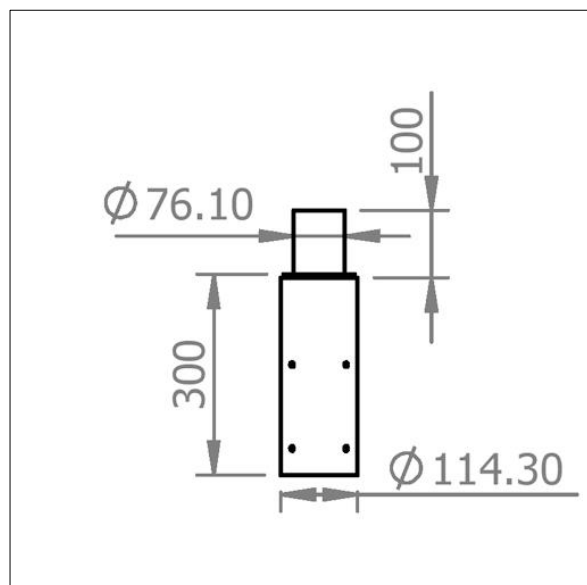

TLG_COLU_M_ADA107.wmf