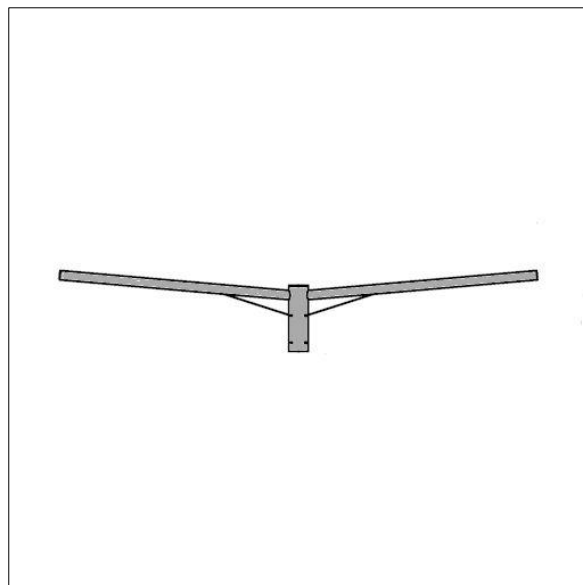

# Steel Stepped Columns and Accessories

THORN

96632573 BRAX2 1M FOR STEP COL 8M SE 42MM\*

## Steel Stepped Columns and Accessories

Twin 1000mm outreach arm bracket for side entry mounting  $\text{Ø}42\text{mm}$ .

Weight: 11.19 kg (approx)

This bracket is suitable for use with the following columns:

96632559 : 8m stepped column, root mounted,  $\text{Ø}89\text{mm}$  top shaft

96632560 : 8m stepped column, flange mounted,  $\text{Ø}89\text{mm}$  shaft

Please note : Delivery charges will apply to this item.