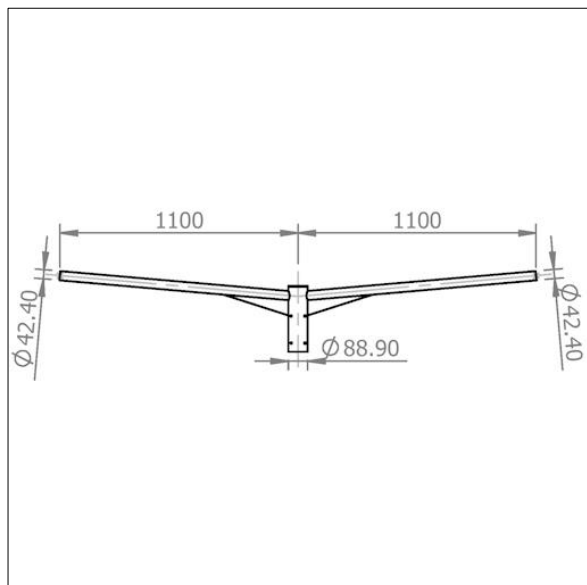

TLG_COLU_M_BRL28.wmf

All values marked with an * are rated values. Unless stated otherwise, the values apply to an ambient temperature of 25°C.

Thorn Lighting is constantly developing and improving its products. The right is reserved to change specifications without prior notification or public announcement.
© Thorn Lighting