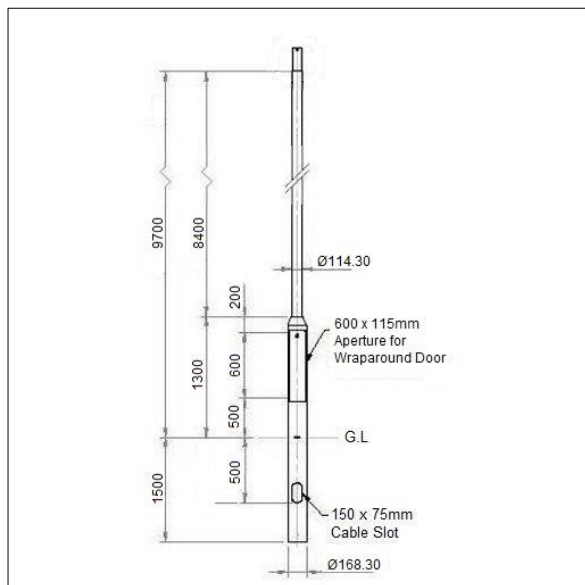

TLG_COLU_M_10MR.wmf

All values marked with an * are rated values. Unless stated otherwise, the values apply to an ambient temperature of 25°C.

Thorn Lighting is constantly developing and improving its products. The right is reserved to change specifications without prior notification or public announcement.
© Thorn Lighting