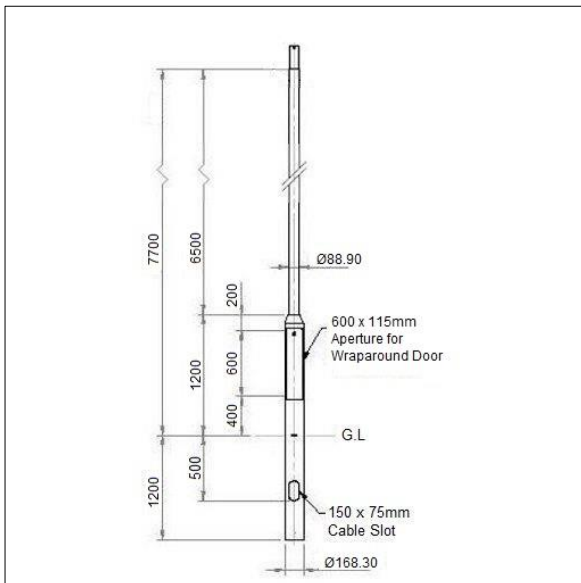

Steel Stepped Columns and Accessories

THORN

96632559 COL 8M STEEL STEP ROOT 89MM*

Steel Stepped Columns and Accessories

8 metre steel stepped root mounted column Ø89mm with swaged top spigot, galvanised to BSEN 1461:2009.

Weight: 87.31 kg (approx)

The following adaptors and brackets are suitable for use with this column:

- 96632570 : Adaptor to reduce to Ø60mm spigot
- 96632571 : Adaptor to reduce to Ø76mm spigot
- 96632572 : Single arm bracket Ø42mm side entry
- 96632573 : Twin arm bracket Ø42mm side entry
- 96632568 : Single floodlighting bracket
- 96632569 : Double/quad floodlighting bracket

Please note : Delivery charges will apply to this item.

TLG_COLU_F_PDB.jpg

TLG_COLU_M_8MR.wmf

All values marked with an * are rated values. Unless stated otherwise, the values apply to an ambient temperature of 25°C.