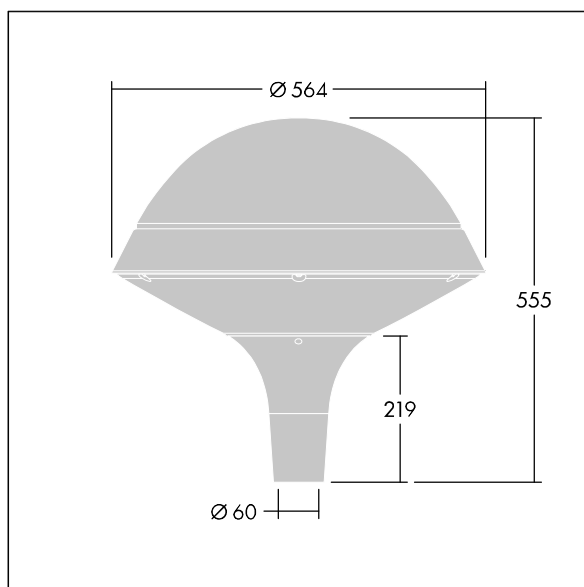

96668666 PLD R 18L35-740 R/S BS 3550 T60 CL1 GY

Plurio

Plurio Direct: A decorative post-top LED lantern with radially symmetric distribution. LED driver with 18 LEDs driven at 350mA. Class I electrical, IP66, IK08. Base: cast aluminium, powder coated silver-grey. Canopy: round shape, aluminium, textured silver-grey. Diffuser: UV stabilised, clear polycarbonate with anti-glare prisms. Direct, lens based optic with internal reflector. Equipped with 50% power reduction circuit, effective 3 hours before and 5 hours after a calculated midnight. It can be deactivated at installation with an easily accessible internal switch. Complete with 4000K LED. Post top mounting to Ø60mm column.

Upward lighting emissions below 1%.

Dimensions: Ø564 x 555 mm
 Luminaire input power: 21 W
 Luminaire luminous flux: 2577 lm
 Luminaire efficacy: 123 lm/W
 Weight: 9.5 kg
 Scx: 0.191 m²

TLG_PLRL_F_DRC_GY.jpg