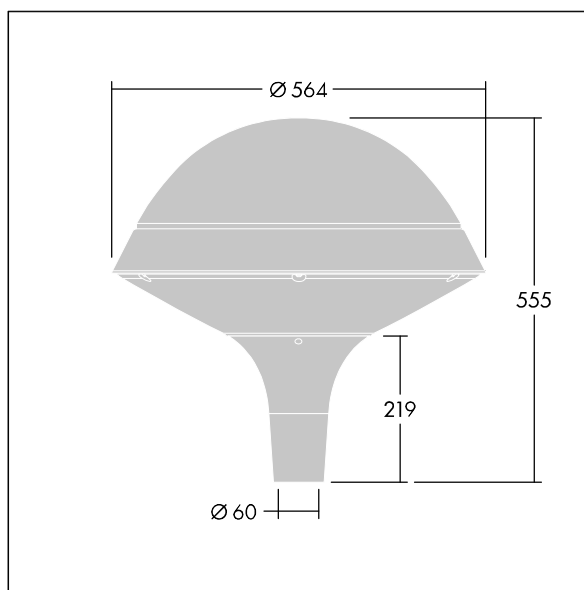

Plurio

THORN

96668666 PLD R 18L35-740 R/S BS 3550 T60 CL1 GY

Plurio

Plurio Direct: A decorative post-top LED lantern with radially symmetric distribution. LED driver with 18 LEDs driven at 350mA. Class I electrical, IP66, IK08. Base: cast aluminium, powder coated silver-grey. Canopy: round shape, aluminium, textured silver-grey. Diffuser: UV stabilised, clear polycarbonate with anti-glare prisms. Direct, lens based optic with internal reflector. Equipped with 50% power reduction circuit, effective 3 hours before and 5 hours after a calculated midnight. It can be deactivated at installation with an easily accessible internal switch. Complete with 4000K LED. Post top mounting to Ø60mm column.

Upward lighting emissions below 1%.

Dimensions: Ø564 x 555 mm
Luminaire input power: 21 W
Luminaire luminous flux: 2577 lm
Luminaire efficacy: 123 lm/W
Weight: 9.5 kg
Scx: 0.191 m²

TLG_PLRL_M_DRC_T60.wmf