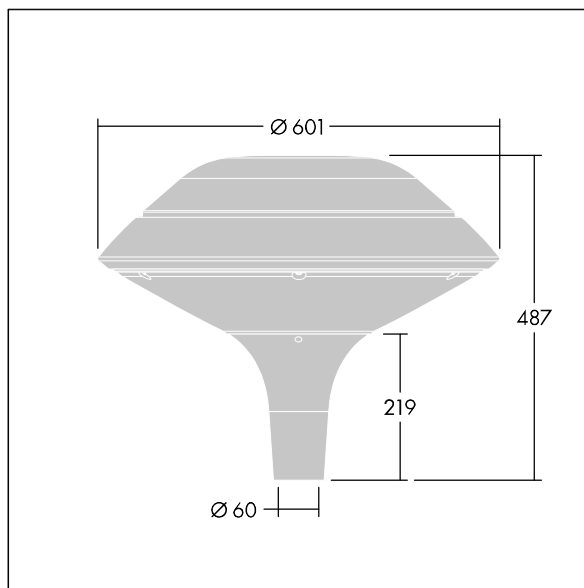

Plurio

THORN

96668644 PLD F 18L50-740 R/S BS 3550 T60 CL1 GY

Plurio

Plurio Direct: A decorative post-top LED lantern with radially symmetric distribution. LED driver with 18 LEDs driven at 500mA. Class I electrical, IP66, IK08. Base: cast aluminium, powder coated silver-grey. Canopy: flat shape, aluminium, textured silver-grey. Diffuser: UV stabilised, clear polycarbonate with anti-glare prisms. Direct, lens based optic with internal reflector. Equipped with 50% power reduction circuit, effective 3 hours before and 5 hours after a calculated midnight. It can be deactivated at installation with an easily accessible internal switch. Complete with 4000K LED. Post top mounting to Ø60mm column.

Upward lighting emissions below 1%.

Dimensions: Ø601 x 487 mm
Luminaire input power: 28 W
Luminaire luminous flux: 3538 lm
Luminaire efficacy: 126 lm/W
Weight: 11 kg
Scx: 0.167 m²

TLG_PLRL_F_DFC_GY.jpg

TLG_PLRL_M_DFC_T60.wmf