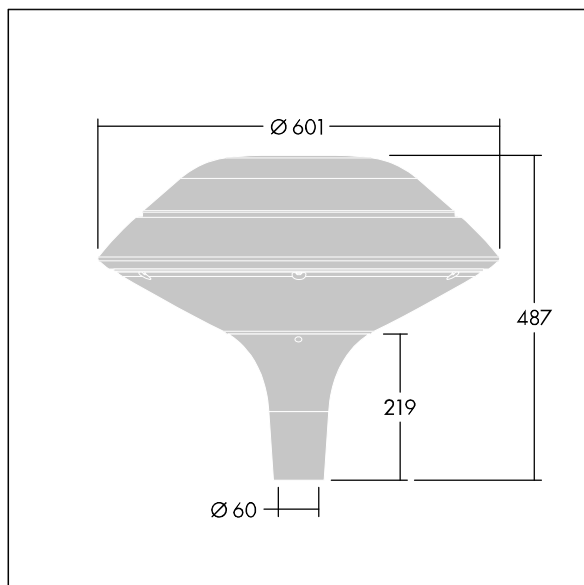

96668644 PLD F 18L50-740 R/S BS 3550 T60 CL1 GY

Plurio

Plurio Direct: A decorative post-top LED lantern with radially symmetric distribution. LED driver with 18 LEDs driven at 500mA. Class I electrical, IP66, IK08. Base: cast aluminium, powder coated silver-grey. Canopy: flat shape, aluminium, textured silver-grey. Diffuser: UV stabilised, clear polycarbonate with anti-glare prisms. Direct, lens based optic with internal reflector. Equipped with 50% power reduction circuit, effective 3 hours before and 5 hours after a calculated midnight. It can be deactivated at installation with an easily accessible internal switch. Complete with 4000K LED. Post top mounting to Ø60mm column.

Upward lighting emissions below 1%.

Dimensions: Ø601 x 487 mm
 Luminaire input power: 28 W
 Luminaire luminous flux: 3538 lm
 Luminaire efficacy: 126 lm/W
 Weight: 11 kg
 Scx: 0.167 m²

TLG_PLRL_F_DFC_GY.jpg