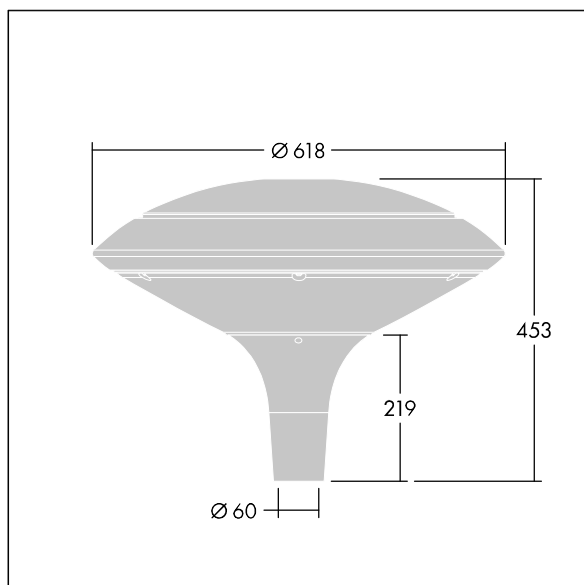

Plurio

THORN

96668636 PLI D 24L35-722-40 R/S T60 CL1 ANT

Plurio

Plurio Indirect: A decorative post-top LED lantern with radially symmetric distribution. LED driver with 24 LEDs driven at 350mA. Class I electrical, IP66, IK08. Base: cast aluminium, powder coated anthracite (close to RAL7043). Canopy: disc shape, aluminium, textured anthracite (close to RAL7043). Diffuser: UV stabilised, clear polycarbonate with anti-glare prisms. Indirect, reflector based optic. Complete with 2200-4000K NightTune LEDs. Post top mounting to Ø60mm column.

Upward lighting emissions below 1%.

Dimensions: Ø618 x 453 mm
Luminaire input power: 26 W
Luminaire luminous flux: 2973 lm
Luminaire efficacy: 114 lm/W
Weight: 11 kg
Scx: 0.151 m²

TLG_PLRL_F_IDC_ANT.jpg