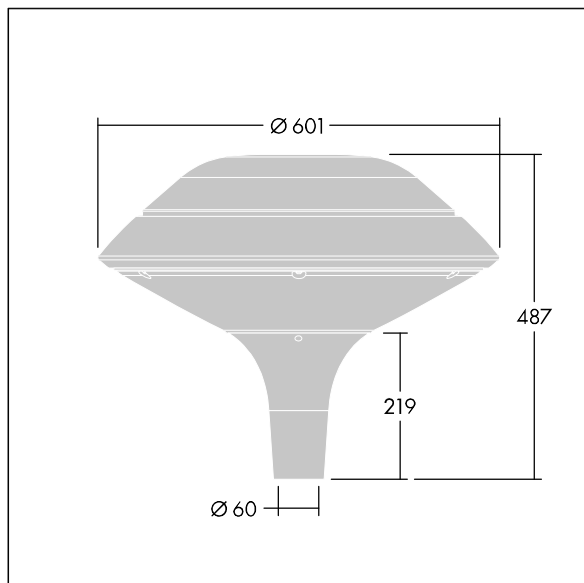

Plurio

THORN

96668620 PLI F 24L70-722-40 R/S T60 CL1 ANT

ISO 9223 C5		IP66 IK08			T _a 25
----------------	--	-----------	--	--	-------------------

Plurio

Plurio Indirect: A decorative post-top LED lantern with radially symmetric distribution. LED driver with 24 LEDs driven at 700mA. Class I electrical, IP66, IK08. Base: cast aluminium, powder coated anthracite (close to RAL7043). Canopy: flat shape, aluminium, textured anthracite (close to RAL7043). Diffuser: UV stabilised, clear polycarbonate with anti-glare prisms. Indirect, reflector based optic. Complete with 2200-4000K NightTune LEDs. Post top mounting to Ø60mm column.

Upward lighting emissions below 1%.

Dimensions: Ø601 x 487 mm
Luminaire input power: 51 W
Luminaire luminous flux: 5386 lm
Luminaire efficacy: 106 lm/W
Weight: 11 kg
Scx: 0.167 m²

TLG_PLRL_F_IFC_ANT.jpg