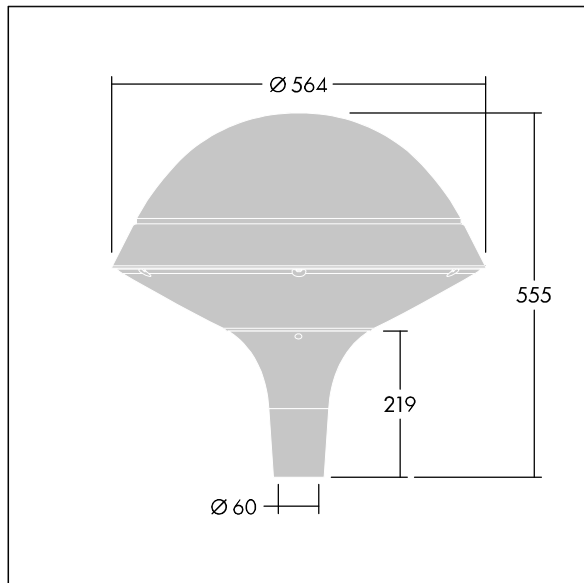

Plurio

THORN

96668702 PLI R 24L50-722-40 R/S T60 CL1 ANT

Plurio

Plurio Indirect: A decorative post-top LED lantern with radially symmetric distribution. LED driver with 24 LEDs driven at 500mA. Class I electrical, IP66, IK08. Base: cast aluminium, powder coated anthracite (close to RAL7043). Canopy: round shape, aluminium, textured anthracite (close to RAL7043). Diffuser: UV stabilised, clear polycarbonate with anti-glare prisms. Indirect, reflector based optic. Complete with 2200-4000K NightTune LEDs. Post top mounting to Ø60mm column.

Upward lighting emissions below 1%.

Dimensions: Ø564 x 555 mm
Luminaire input power: 36 W
Luminaire luminous flux: 3932 lm
Luminaire efficacy: 109 lm/W
Weight: 9.5 kg
Scx: 0.191 m²

TLG_PLRL_F_IRC_ANT.jpg