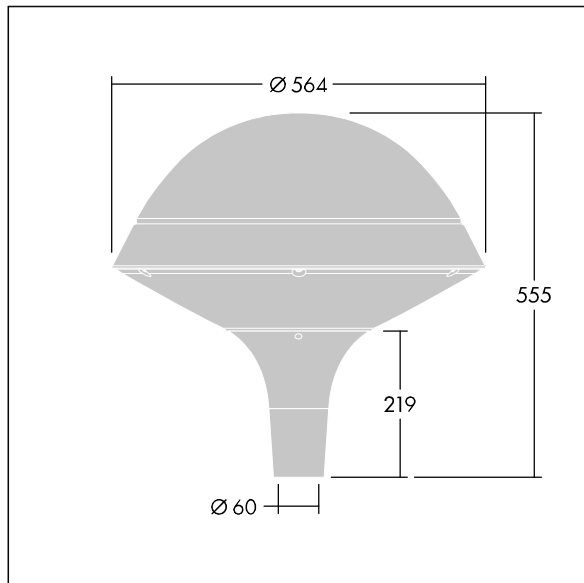

Plurio

THORN

96668700 PLI R 24L70-722-40 R/S T60 CL1 ANT

Plurio

Plurio Indirect: A decorative post-top LED lantern with radially symmetric distribution. LED driver with 24 LEDs driven at 700mA. Class I electrical, IP66, IK08. Base: cast aluminium, powder coated anthracite (close to RAL7043). Canopy: round shape, aluminium, textured anthracite (close to RAL7043). Diffuser: UV stabilised, clear polycarbonate with anti-glare prisms. Indirect, reflector based optic. Complete with 2200-4000K NightTune LEDs. Post top mounting to Ø60mm column.

Upward lighting emissions below 1%.

Dimensions: Ø564 x 555 mm
Luminaire input power: 51 W
Luminaire luminous flux: 5386 lm
Luminaire efficacy: 106 lm/W
Weight: 9.5 kg
Scx: 0.191 m²

TLG_PLRL_F_IRC_ANT.jpg