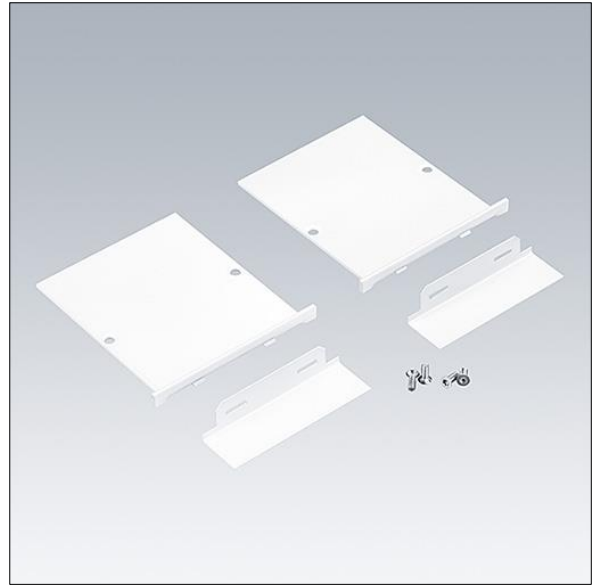

# Equaline

96632069 EQL FS EC SET WH L20

THORN

## Equaline

End cap including 20mm masking plate for EQL configurations with slim frame (FS) channel above 4 metres in white (2 pieces).

TLG\_EQUL\_F\_FSEC20WH.jpg