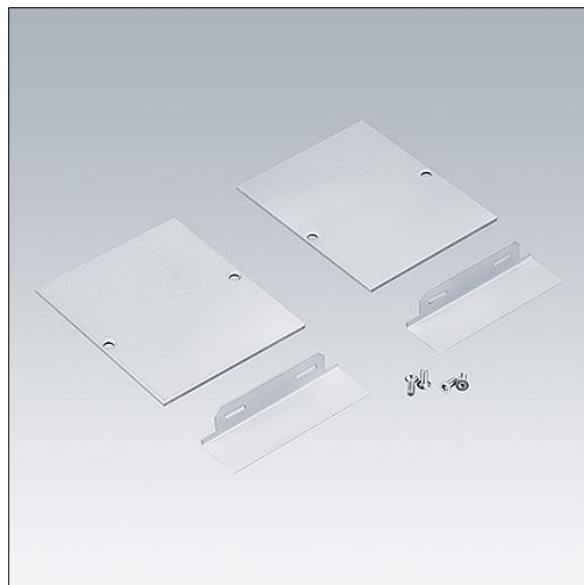

Equaline

96632067 EQL EC SET SRE L20

THORN

Equaline

End cap including 20mm masking plate for EQL configurations with frameless channel above 4 metres in (2 pieces).

TLG_EQUL_F_EC20SR.jpg