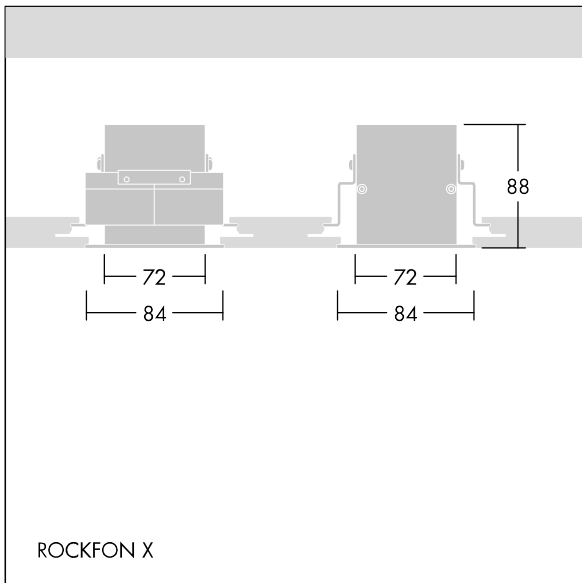

Equaline

96631974 EQL MOD HTB BRACKET FRNT SET

Equaline

Front bracket for recessed installation of EQL channels in modular ceilings with hidden joint..

ZS_ERS_F_96631974_1.jpg

TLG_EQUAL_M_rockfon_niv.wmf