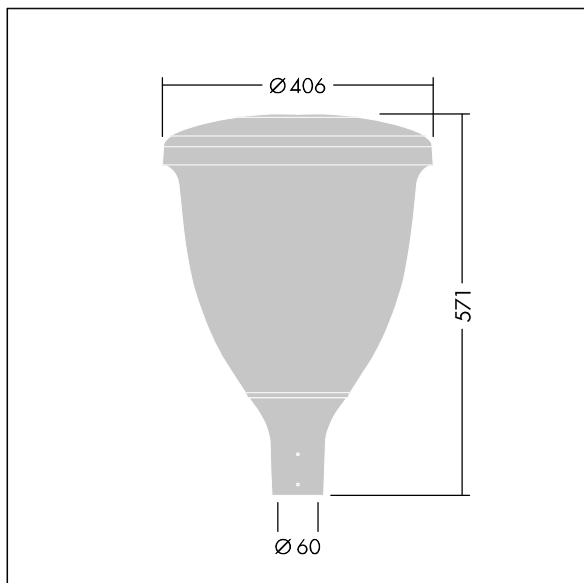

# THORN

96631903 VO 18L35-740 SF RS CL1 W5 T60 ANT

## Volupto

A smart, post top LED lantern with a radially symmetric distribution. Programmable LED driver with 18 LEDs driven at 350mA. Class I electrical, IP66, IK10. Canopy and base: corrosion resistant die-cast powder coated aluminium, finished textured anthracite (close to RAL7043). Enclosure: UV stabilised polycarbonate. Complete with 4000K LED. Pre-wired with 5m cable. Post top mounting to Ø60mm column.

Dimensions: Ø60/406 x 571 mm  
Luminaire input power: 19.5 W  
Luminaire luminous flux: 2856 lm  
Luminaire efficacy: 146 lm/W  
Weight: 7.59 kg  
Scx: 0.143 m<sup>2</sup>

TLG\_VOLU\_F\_Side.jpg

TLG\_VOLU\_M\_60.wmf