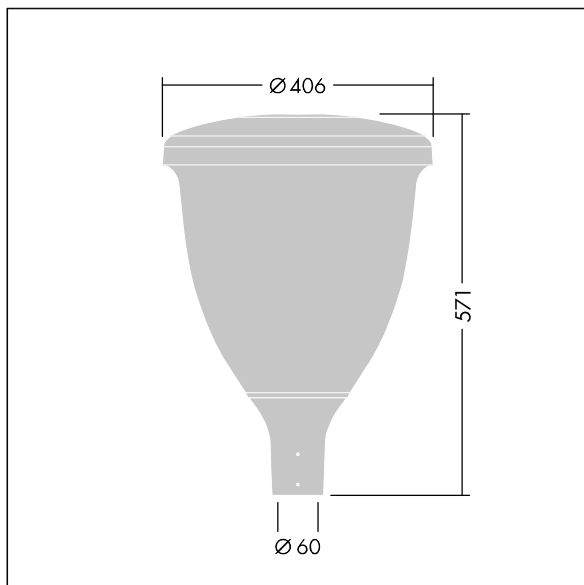

96631901 VO 24L70-740 SF WSC CL1 W5 T60 ANT

## Volupto

A smart, post top LED lantern with a Wide Street & Comfort distribution. Programmable LED driver with 24 LEDs driven at 700mA. Class I electrical, IP66, IK10. Canopy and base: corrosion resistant die-cast powder coated aluminium, finished textured anthracite (close to RAL7043). Enclosure: UV stabilised polycarbonate. Complete with 4000K LED. Pre-wired with 5m cable. Post top mounting to Ø60mm column.

Dimensions: Ø60/406 x 571 mm  
 Luminaire input power: 50.9 W  
 Luminaire luminous flux: 7250 lm  
 Luminaire efficacy: 142 lm/W  
 Weight: 7.59 kg  
 Scx: 0.143 m<sup>2</sup>

TLG\_VOLU\_F\_Side.jpg

TLG\_VOLU\_M\_60.wmf

This product contains a light source of energy efficiency class D.

**Volupto**

**96631901 VO 24L70-740 SF WSC CL1 W5 T60 ANT**

**THORN**