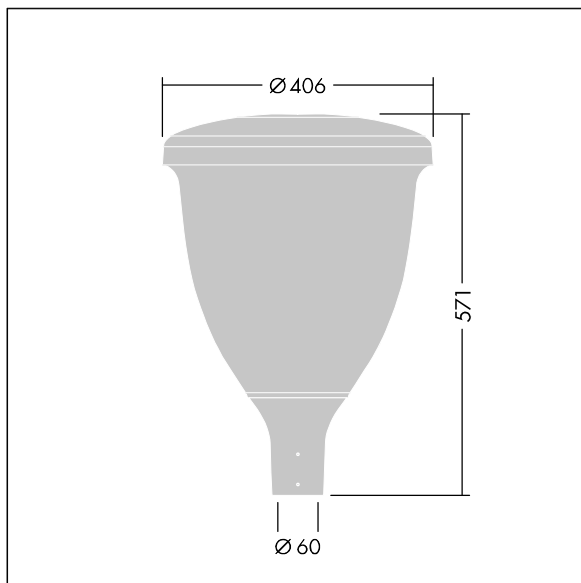

96631901 VO 24L70-740 SF WSC CL1 W5 T60 ANT

## Volupto

A smart, post top LED lantern with a Wide Street & Comfort distribution. Programmable LED driver with 24 LEDs driven at 700mA. Class I electrical, IP66, IK10. Canopy and base: corrosion resistant die-cast powder coated aluminium, finished textured anthracite (close to RAL7043). Enclosure: UV stabilised polycarbonate. Complete with 4000K LED. Pre-wired with 5m cable. Post top mounting to Ø60mm column.

Dimensions: Ø60/406 x 571 mm  
 Luminaire input power: 50.9 W  
 Luminaire luminous flux: 7250 lm  
 Luminaire efficacy: 142 lm/W  
 Weight: 7.59 kg  
 Scx: 0.143 m<sup>2</sup>

TLG\_VOLU\_F\_Side.jpg

TLG\_VOLU\_M\_60.wmf