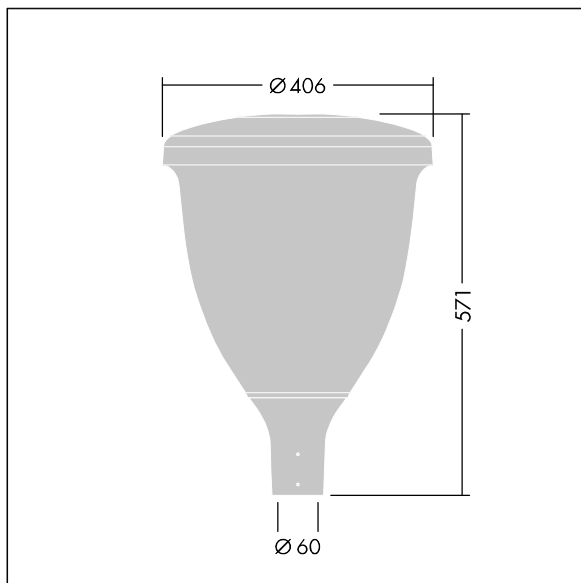

Volupto

THORN

96631899 VO 24L50-740 SF WSC CL1 W5 T60 ANT

Volupto

A smart, post top LED lantern with a Wide Street & Comfort distribution. Programmable LED driver with 24 LEDs driven at 500mA. Class I electrical, IP66, IK10. Canopy and base: corrosion resistant die-cast powder coated aluminium, finished textured anthracite (close to RAL7043). Enclosure: UV stabilised polycarbonate. Complete with 4000K LED. Pre-wired with 5m cable. Post top mounting to Ø60mm column.

Dimensions: Ø60/406 x 571 mm
Luminaire input power: 36.1 W
Luminaire luminous flux: 5412 lm
Luminaire efficacy: 150 lm/W
Weight: 7.59 kg
Scx: 0.143 m²

TLG_VOLU_F_Side.jpg

TLG_VOLU_M_60.wmf

This product contains a light source of energy efficiency class D.