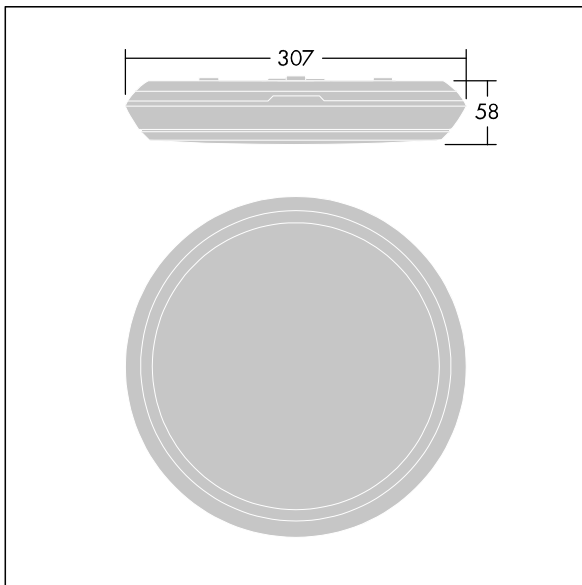

TLG_KATO_M_RD_LDS.wmf

This product contains a light source of energy efficiency class C.

All values marked with an * are rated values. Thorn uses tried and tested components from leading suppliers, however there may be isolated instances of technology-related failures of individual LEDs during the rated product lifetime. International standards set the tolerance in initial flux and connected load at ±10%. Unless stated otherwise, the values apply to an ambient temperature of 25°C.

Thorn Lighting is constantly developing and improving its products. The right is reserved to change specifications without prior notification or public announcement.
© Thorn Lighting