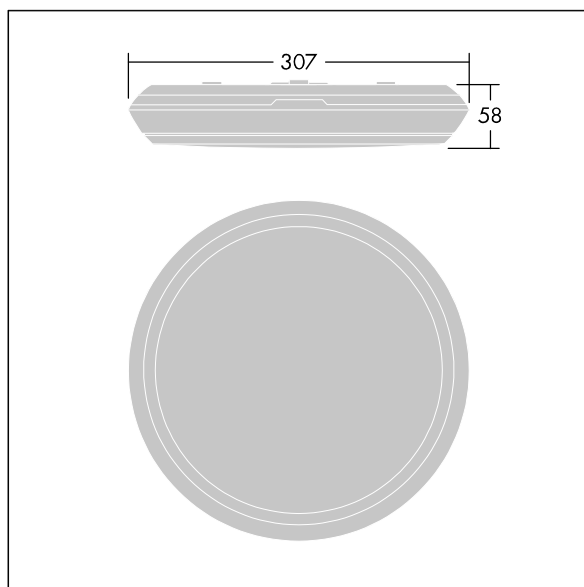

TLG_KATO_M_RD_LDS.wmf

This product contains a light source of energy efficiency class C.

All values marked with an * are rated values. Thorn uses tried and tested components from leading suppliers, however there may be isolated instances of technology-related failures of individual LEDs during the rated product lifetime. International standards set the tolerance in initial flux and connected load at ±10%. Unless stated otherwise, the values apply to an ambient temperature of 25°C.

Thorn Lighting is constantly developing and improving its products. The right is reserved to change specifications without prior notification or public announcement.
© Thorn Lighting