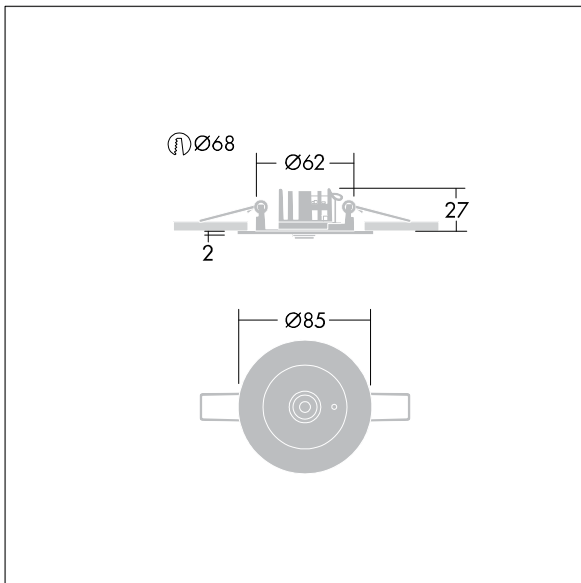

Voyager Star

96631644 VOYAGER STAR MRCR SPOT ECC SR

THORN

Voyager Star

High performance, ceiling recessed LED emergency lighting luminaire, with spot lighting optic.. Housing: aluminium die casting alloy, powder coated silver grey (close to RAL 9006). Gear box for mounting in ceiling recess: IP20_IP40,. Lens: polycarbonate. Luminaire can be installed quickly and maintained without tools. Electrical connection (230VAC) via maximum 2.5mm² cable, loop in - loop out possible. Optimum thermal management via heat sink. Suitable for recessed installation in concrete casting surround (please order separately). Complete with LEDs.. Ceiling cutout Ø68mm in ceiling thicknesses 1-25mm.

Luminaire input power: 3 W

Dimensions: Ø85 x 2 mm

Weight: 1 kg

TLG_VSTR_F_MRCR_ECx_SPOT_SR.jpg

TLG_VYLD_M_MRE SPOT.wmf

All values marked with an * are rated values. Thorn uses tried and tested components from leading suppliers, however there may be isolated instances of technology-related failures of individual LEDs during the rated product lifetime. International standards set the tolerance in initial flux and connected load at ±10%. Unless stated otherwise, the values apply to an ambient temperature of 25°C.