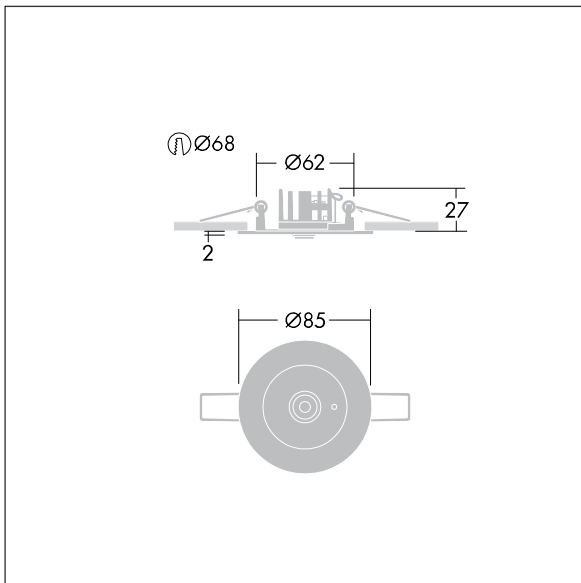

Voyager Star

96631644 VOYAGER STAR MRCR SPOT ECC SR

THORN

Voyager Star

High performance, ceiling recessed LED emergency lighting luminaire, with spot lighting optic.. Housing: aluminium die casting alloy, powder coated silver grey (close to RAL 9006). Gear box for mounting in ceiling recess:.. IP20_IP40,. Lens: polycarbonate. Luminaire can be installed quickly and maintained without tools. Electrical connection (230VAC) via maximum 2.5mm² cable, loop in - loop out possible. Optimum thermal management via heat sink. Suitable for recessed installation in concrete casting surround (please order separately). Complete with LEDs.. Ceiling cutout Ø68mm in ceiling thicknesses 1-25mm.

Luminaire input power: 3 W

Dimensions: Ø85 x 2 mm

Weight: 1 kg

TLG_VSTR_F_MRCR_ECx_SPOT_SR.jpg

TLG_VYLD_M_MRE SPOT.wmf

All values marked with an * are rated values. Thorn uses tried and tested components from leading suppliers, however there may be isolated instances of technology-related failures of individual LEDs during the rated product lifetime. International standards set the tolerance in initial flux and connected load at ±10%. Unless stated otherwise, the values apply to an ambient temperature of 25°C.