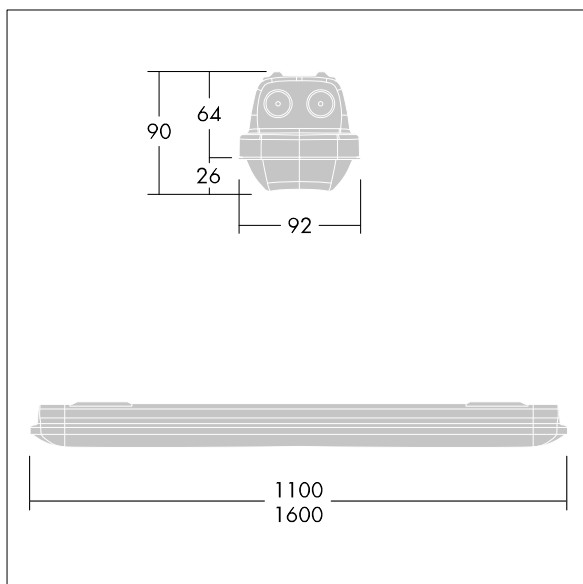

TLG_AQUP_M_LD1.wmf

All values marked with an * are rated values. Thorn uses tried and tested components from leading suppliers, however there may be isolated instances of technology-related failures of individual LEDs during the rated product lifetime. International standards set the tolerance in initial flux and connected load at $\pm 10\%$. Unless stated otherwise, the values apply to an ambient temperature of 25°C.

Thorn Lighting is constantly developing and improving its products. The right is reserved to change specifications without prior notification or public announcement.
© Thorn Lighting