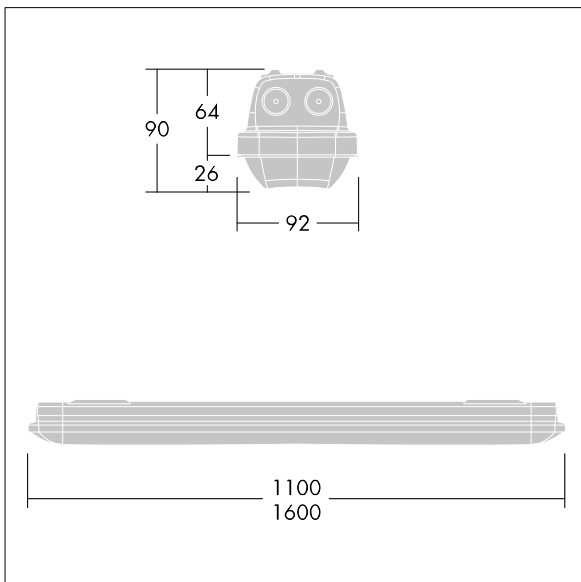

Aquaforce Pro

THORN

92902217 AQFPRO S LED2900-840 PC MB HFI E3DUK

Aquaforce Pro

An IP66, dust and moisture resistant LED luminaire. DALI/DSI dimmable DALI dimmable Luminaire with local battery supply for 3 hr. emergency lighting in maintained or non-maintained mode, with automatic test (auto-test) via the luminaire, optional central monitoring via DALI, display of luminaire status via status LED. With medium beam distribution. Class I electrical. Canopy: light grey polycarbonate. Diffuser: high transmission opal polycarbonate with refraction prisms. Patented snap-on mechanism EasyClick for clipless mounting of diffuser. For surface or suspended mounting. Quick-fix brackets supplied for surface mounting. Suitable for ceiling or wall (both vertically and horizontally). Approved for indoor use or in canopied outdoor areas (see installation instructions). Mounting kits for conduit, chain suspension and catenary suspension are available as accessories. Suitable for through wiring with H05VV or NYM cable (rated 10A). ambient temperature: 0°C to +25°C. Complete with 4000K LED..

Dimensions: 1100 x 92 x 90 mm
Luminaire input power: 22.9 W
Luminaire luminous flux: 2950 lm
Luminaire efficacy: 129 lm/W
Weight: 2.1 kg

TLG_AQUP_M_LD1.wmf

All values marked with an * are rated values. Thorn uses tried and tested components from leading suppliers, however there may be isolated instances of technology-related failures of individual LEDs during the rated product lifetime. International standards set the tolerance in initial flux and connected load at $\pm 10\%$. Unless stated otherwise, the values apply to an ambient temperature of 25°C.