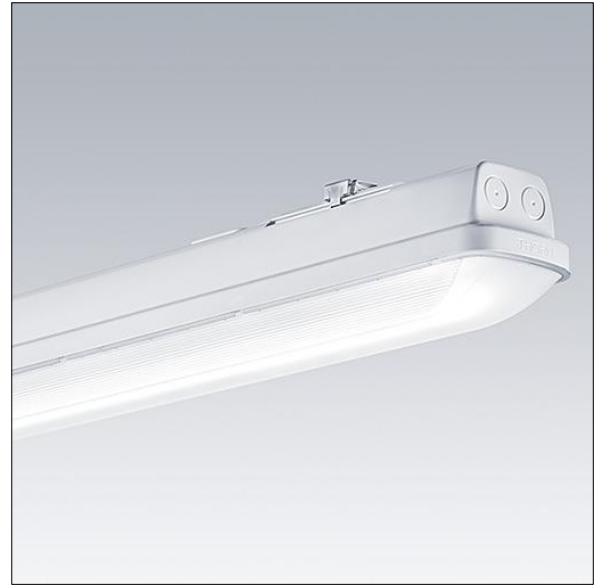

Aquaforce Pro

THORN

92902006 AQFPRO L LED4300-840 PC MB HFI E3DUK

Aquaforce Pro

An IP66, dust and moisture resistant LED luminaire. DALI/DSI dimmable DALI dimmable Luminaire with local battery supply for 3 hr. emergency lighting in maintained or non-maintained mode, with automatic test (auto-test) via the luminaire, optional central monitoring via DALI, display of luminaire status via status LED. With medium beam distribution. Class I electrical. Canopy: light grey polycarbonate. Diffuser: high transmission opal polycarbonate with refraction prisms. Patented snap-on mechanism EasyClick for clipless mounting of diffuser. For surface or suspended mounting. Quick-fix brackets supplied for surface mounting. Suitable for ceiling or wall (both vertically and horizontally). Approved for indoor use or in canopied outdoor areas (see installation instructions). Mounting kits for conduit, chain suspension and catenary suspension are available as accessories. ambient temperature: 0°C to +25°C. Complete with 4000K LED..

Note: please contact your consultant if you are planning to use the luminaire in environments with chemical pollutants, high or condensing humidity and major variations in temperature.

Dimensions: 1600 x 92 x 90 mm
Luminaire input power: 32.9 W
Luminaire luminous flux: 4510 lm
Luminaire efficacy: 137 lm/W
Weight: 2.5 kg