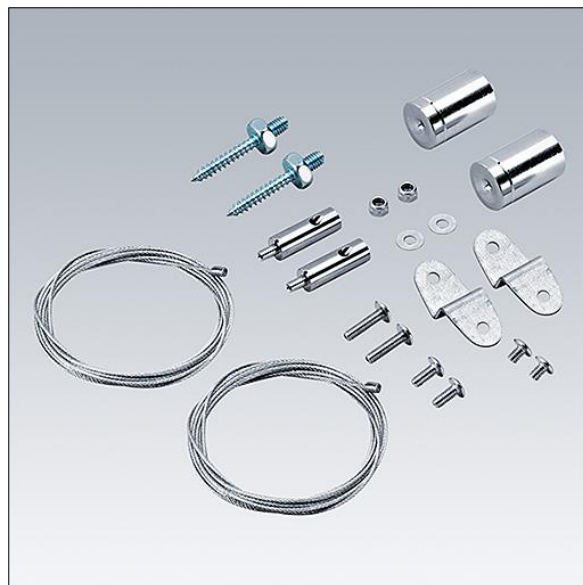

# Voyager Style

96631617 VOYAGER STYLE / ONE MSC-CORD25

THORN

## Voyager Style

Cord suspension kit for ceiling mounting of the complete Voyager Style and Voyager One ranges. Length 2.5m.

TLG\_VYST\_F\_Cord25.jpg