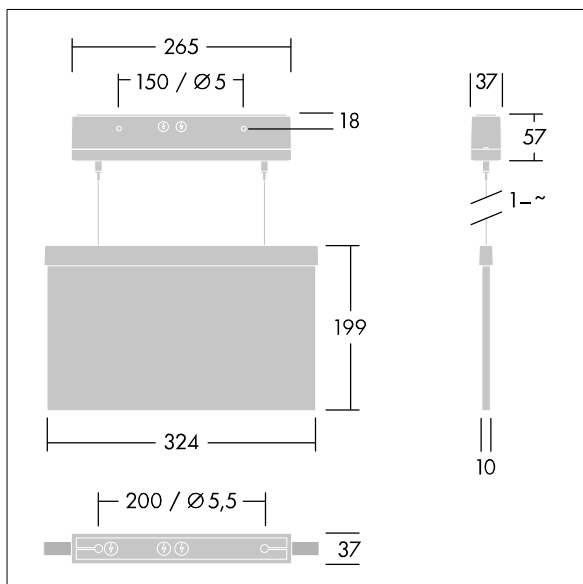

TLG_VYST_M_150MC.wmf

All values marked with an * are rated values. Unless stated otherwise, the values apply to an ambient temperature of 25°C.

Thorn Lighting is constantly developing and improving its products. The right is reserved to change specifications without prior notification or public announcement.
© Thorn Lighting