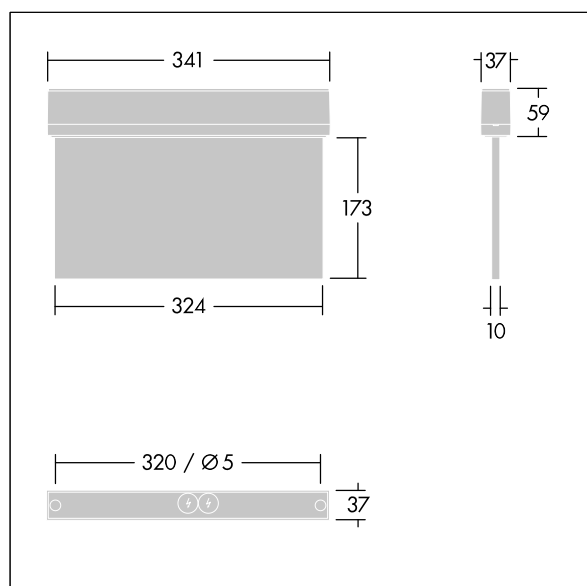

TLG_VYST_M_150MS.wmf

All values marked with an * are rated values. Unless stated otherwise, the values apply to an ambient temperature of 25°C.

Thorn Lighting is constantly developing and improving its products. The right is reserved to change specifications without prior notification or public announcement.
© Thorn Lighting