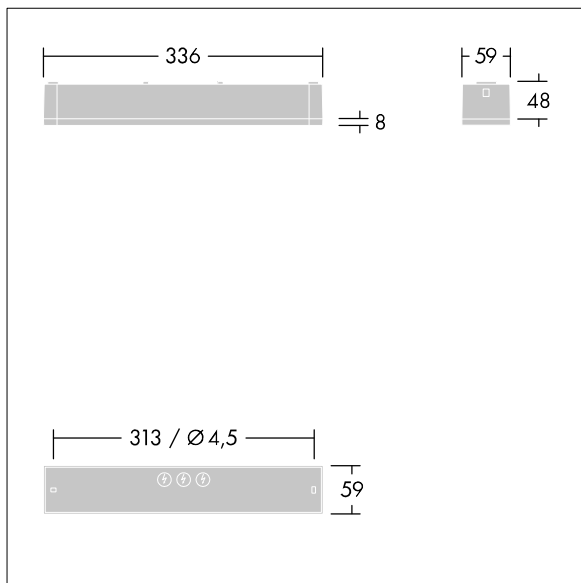

TLG_VOYO_M_ANTMS.wmf

All values marked with an * are rated values. Thorn uses tried and tested components from leading suppliers, however there may be isolated instances of technology-related failures of individual LEDs during the rated product lifetime. International standards set the tolerance in initial flux and connected load at $\pm 10\%$. Unless stated otherwise, the values apply to an ambient temperature of 25°C.

Thorn Lighting is constantly developing and improving its products. The right is reserved to change specifications without prior notification or public announcement.
© Thorn Lighting