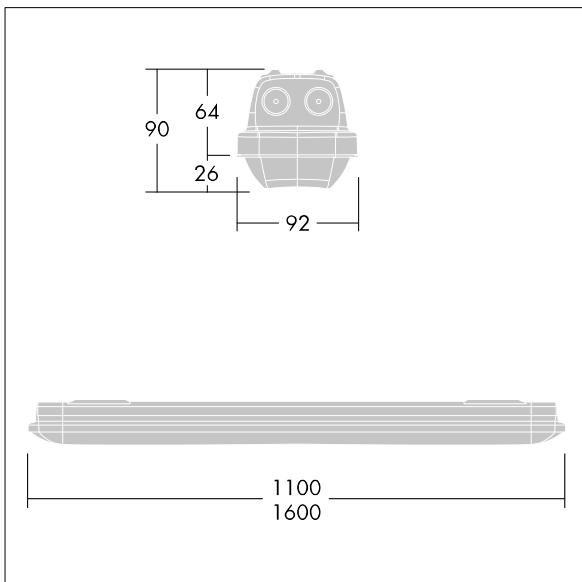

Aquaforce Pro

THORN

92903361 AQFPRO S LED2900-840 PC WB HFI E3DUK

Aquaforce Pro

An IP66, dust and moisture resistant LED luminaire. DALI/DSI dimmable DALI dimmable Luminaire with local battery supply for 3 hr. emergency lighting in maintained or non-maintained mode, with automatic test (auto-test) via the luminaire, optional central monitoring via DALI, display of luminaire status via status LED. With wide beam distribution. Class I electrical. Canopy: light grey polycarbonate. Diffuser: high transmission opal polycarbonate with refraction prisms. Patented snap-on mechanism EasyClick for clipless mounting of diffuser. For surface or suspended mounting. Quick-fix brackets supplied for surface mounting. Suitable for ceiling or wall (both vertically and horizontally). Approved for indoor use or in canopied outdoor areas (see installation instructions). Mounting kits for conduit, chain suspension and catenary suspension are available as accessories. Suitable for through wiring with H05VV or NYM cable (rated 10A). ambient temperature: 0°C to +25°C. Complete with 4000K LED..

Dimensions: 1100 x 92 x 90 mm
Luminaire input power: 22.9 W
Luminaire luminous flux: 2880 lm
Luminaire efficacy: 126 lm/W
Weight: 2.1 kg

TLG_AQUP_M_LD1.wmf

All values marked with an * are rated values. Thorn uses tried and tested components from leading suppliers, however there may be isolated instances of technology-related failures of individual LEDs during the rated product lifetime. International standards set the tolerance in initial flux and connected load at $\pm 10\%$. Unless stated otherwise, the values apply to an ambient temperature of 25°C.