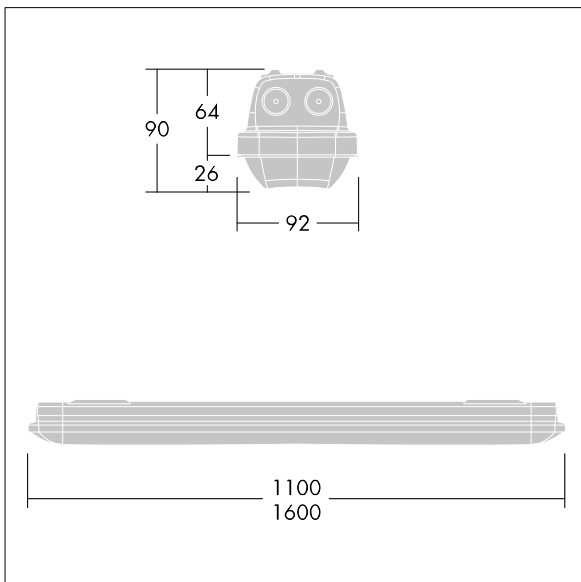

Dimensions: 1100 x 92 x 90 mm  
Luminaire input power: 22.9 W  
Luminaire luminous flux: 2880 lm  
Luminaire efficacy: 126 lm/W  
Weight: 2.1 kg

TLG\_AQUP\_M\_LD1.wmf

All values marked with an \* are rated values. Thorn uses tried and tested components from leading suppliers, however there may be isolated instances of technology-related failures of individual LEDs during the rated product lifetime. International standards set the tolerance in initial flux and connected load at  $\pm 10\%$ . Unless stated otherwise, the values apply to an ambient temperature of 25°C.