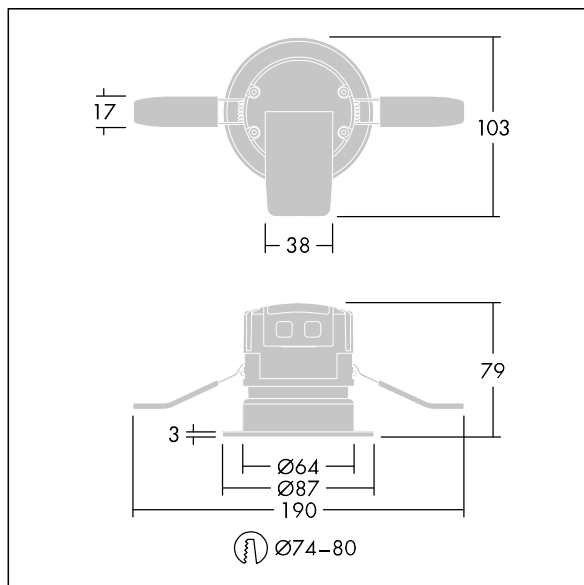

Chalice 74

A ceiling recessed, fire-rated, LED downlight. Integral LED driver, suitable for use with leading edge dimmer switches. IP65 (IP20 from above), IK04, Class II electrical (this product is not earthed). Supplied with wide flood (48°) PMMA lens and matt die-cast aluminium bezel. Body: steel with aluminium heatsink. Spring clips make the product suitable for tool-free mounting in ceiling thicknesses of 1-25mm in a Ø74-80mm cutout. Tool-free wiring with a fully detachable connector and push-fit terminal block enabling loop-in/loop-out. Complete with 3000K LED. Fully fire rated for 30, 60 and 90 minute ceilings.

Dimensions: Ø87 x 77 mm
Luminaire input power: 6.6 W
Luminaire luminous flux: 600 lm
Luminaire efficacy: 91 lm/W
Weight: 0.3 kg

TLG_CHLC_F_74PDB.jpg

TLG_CH74_M_LDLO.wmf

This product contains a light source of energy efficiency class E.